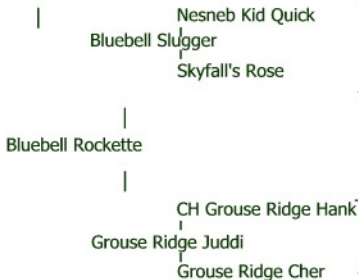

# Champaign Dazzle

Southpaw  
Flairette

Madisononian  
Rayn Dance

Nesneb Kid Quick  
Skyfall's Rose

Bon Dale Sport  
Grouse Ridge Genesee

Nesneb Mighty Quick  
Tobacco's Fancy

Nesneb John Quick  
Tobacco Road's Pepper

Blue Bell's Bandit  
Grouse Ridge Bobbee

Grouse Ridge Been  
Knike

CH Mr. Motion  
Kristmas Charlena  
CH Bozeann's Mosley  
CH Flair

Riparian  
Kassie  
Riparian  
Thornton's Tillette

Nesneb Mighty Quick  
Tobacco's Fancy  
Nesneb John Quick  
Tobacco Road's Pepper

CH Manunka Chunk Smokey  
Kristen's Liberty Belle  
Joe Joe Dancer  
Grouse Ridge Anndee

Mighty Rex  
Sullivan's Irish Dolly  
Tobacco Road  
Fells Point Peggy  
Nesneb Mighty Quick

Tobacco's Fancy  
Tobacco Road Jr.  
Billyboy's Magic Melody